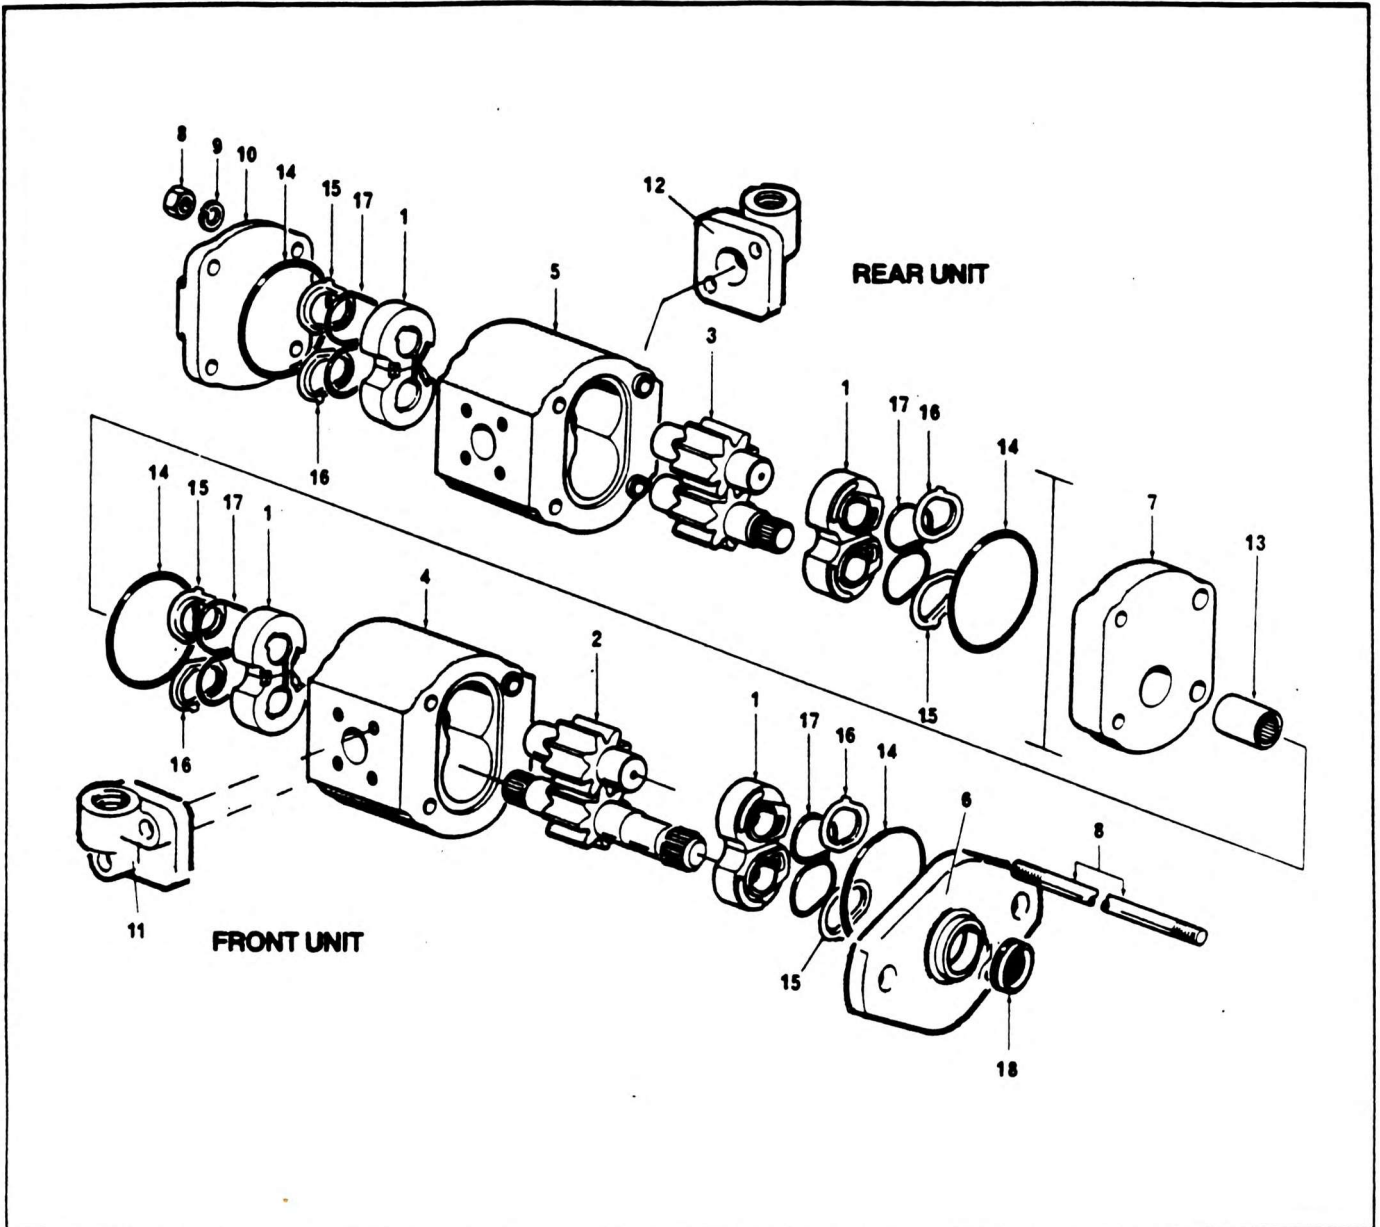

PUMP HYDRAULIC STEERING

NO.	PART NO.	QTY.	DESCRIPTION	NO.	PART NO.	QTY.	DESCRIPTION
-	7-722-990087	1	Complete Assembly	10	9-722-103592	1	Cover
*	9-722-103595	1	Seal Kit	11	9-722-103593	2	Elbow Conn. ½" BSPF
1	9-722-103584	4pr	Matched Bushes	12	9-722-103594	2	Elbow Conn. ¾" BSPF
2	9-722-103585	1pr	Matched Gears - Front Pump	13	9-722-103596	1	Splined Coupling
3	9-722-103586	1pr	Matched Gears - Rear Pump	14*	-	4	Body 'O' Ring
4	9-722-103587	1	Body Sub Assy - Front Pump	15*	-	4	Backing Ring
5	9-722-103588	1	Body Sub Assy - Rear Pump	16*	-	4	Backing Ring
6	9-722-103589	1	Mounting Flange	17*	-	4	Bush Lobe Seal
7	9-722-103590	1	Spacer Plate - Centre Section	18*	-	1	Shaft Seal
8	9-722-103591	4	Stud Assy				
9	7067206	4	Spring Washer				